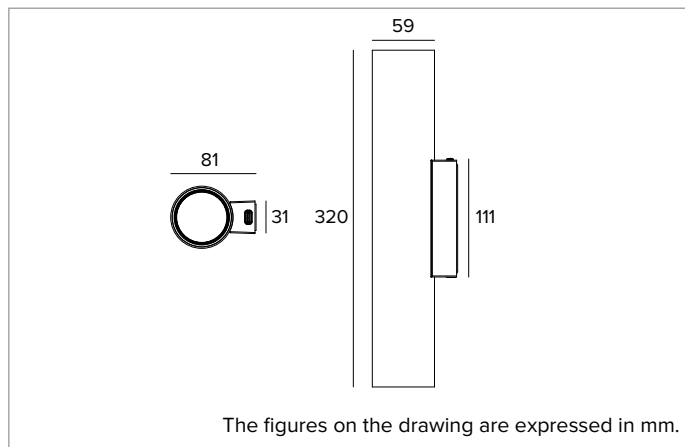

## 1T9943EL | LABEL 6 - Wall LED Wall-mounted fixture for direct light emission powered by mains voltage

	4000K	H(m)	D(m)	Emax(lx)
	Ra90		45°	
Fixture Power	10W	1	0.84	1809
Source Flux	1321lm	2	1.68	452
Fixture Flux	982lm	3	2.52	201
Efficacy	103lm/W	4	3.35	113
TS1991	Imax=1370cd/klm	Imax	1809cd	5
			4.19	72